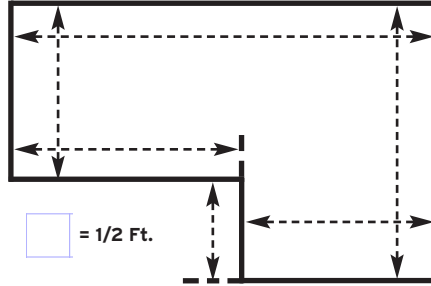

MEASURE WORKSHEET

Edison Hours: Mon.-Fri. 10am-9pm, Sat. 10am-9pm, Sun. 12pm-5pm
Lawrenceville Hours: Mon.-Fri. 10am-9pm, Sat. 10am-6pm, Sun. 12pm-5pm

Be Prepared – And bring your measurements!

Using the graph paper below (see example), draw out each of your rooms and show the length of each wall (feet and inches). Show the closet location, if any, and the size of each wall. Bring this form in and one of our sales associates will tell you what size flooring you need to buy.

Measure each wall in the room. For stairs, count each tread and measure the width of the tread.

A large grid of graph paper for drawing the room layout. The grid is 30 units wide and 30 units high.